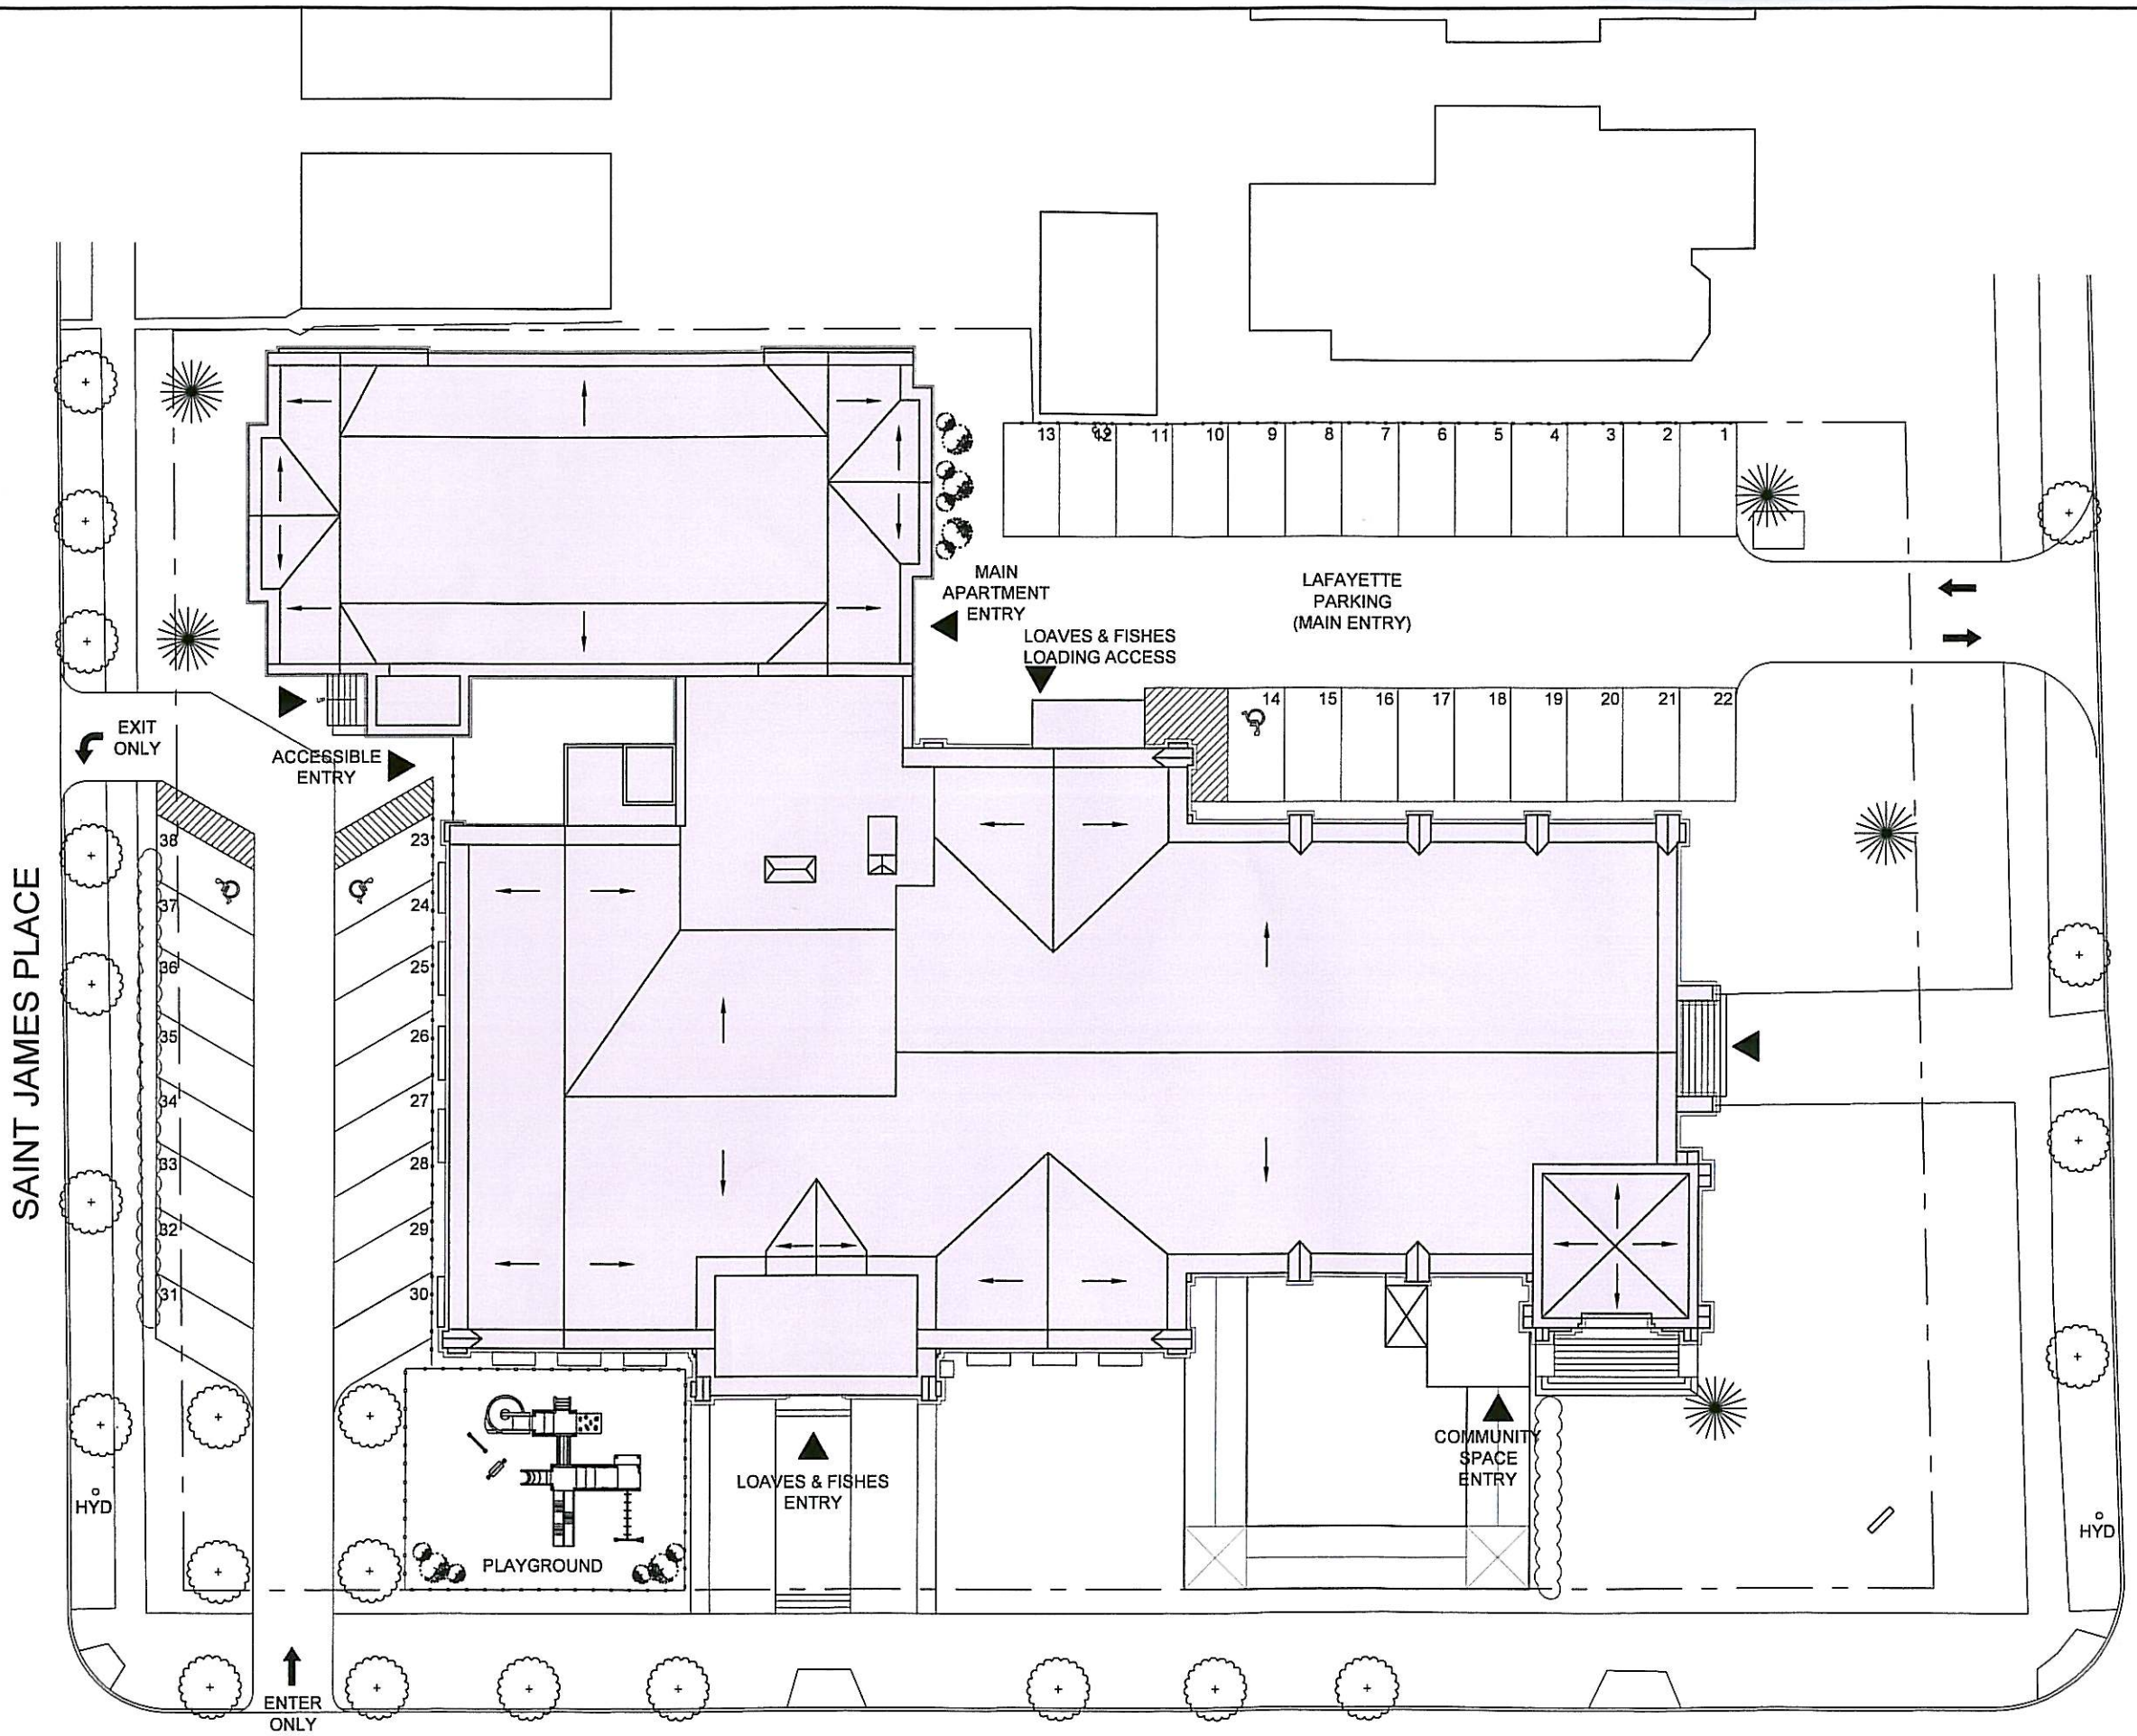

CBCA

Clinton Brown Company Architecture pc
653 Main Street, Suite 104
Buffalo, NY 14203

Phone: (716) 852-2020
Fax: (716) 852-3132
Email: info@clintonbrowncompany.com

CONSULTANTS

SAINT JAMES PLACE

LAFAYETTE AVENUE

ELMWOOD AVENUE

DRAWING TITLE
PROPOSED SITE PLAN

PROJECT NAME
**LAFAYETTE AVE. PRESBYTERIAN CHURCH
875 ELMWOOD AVE.
BUFFALO, NY 14222**

REVISION DATES

CBCA PROJECT No. 07-049F

DATE: AUGUST 12, 2009

SCALE: AS NOTED

DRAWING NO.

SP.01

SHEET 1 OF 1

⊕ SITE PLAN - PROPOSED
1"=30'-0"